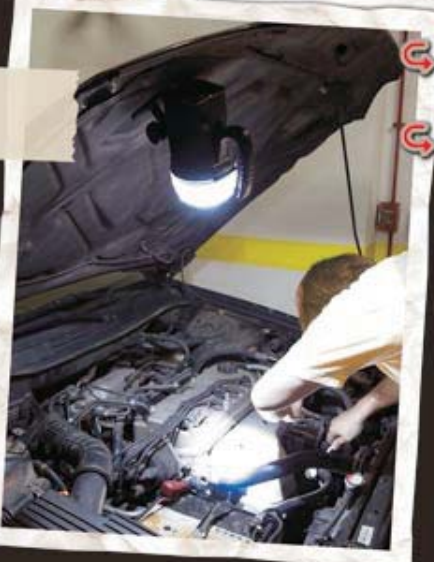

# 21W/24W DARKBUSTER V2

CE FC RoHS

For Work  
Camping  
Search  
Rescue

A Great Portable  
Super Bright HID  
Torch & Work Light

- 21W/24W HID system (1750 Lm)
- Weather-Resistant IP64
- Light adjust 120° vertically
- LED battery status indications
- Rechargeable Lithium-ion battery (run time more than 2 hours)
- Two mounting systems (Power Magnet & Tripod Stand)
- Portable and easy carrying, for work, camping, search and rescue.